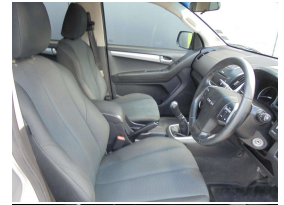

2015 Isuzu D-Max LS D/C 2WD