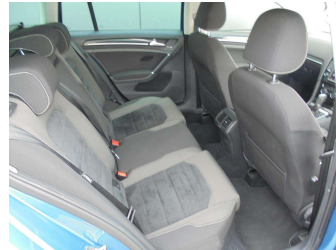

2014 Volkswagen Golf TSI HIGH LINE

Purchase Price

$16,990

Includes GST, Registration & Licensing

Finance may be available on this vehicle. Ask one of our friendly staff for more information.

Gain peace of mind with Mechanical Breakdown Insurance. Ask us how.

Top features

- » 18 inch alloys
- » 5 Door
- » 7 speed auto
- » ABS Braking w/ EBD
- » Automatic lights
- » Automatic wipers
- » AUX/USB
- » Bluetooth
- » Car Alarm
- » Cd player
- » Cruise control
- » Cruise Control
- » Digital Display
- » Dual zone climate air...
- » Electric Mirrors (Retr...
- » Electric windows
- » Front, side and curtai...
- » Heated mirrors

Body Style

5 door, Station Wagon

Odometer

61,616 km

Engine

1400 cc

Fuel Type

Petrol

Transmission

Automatic , Front Wheel

Wheels

18", 18" Pirelli

VIN

WVWZZZAUZEP590371

Interior

Dark Grey, Cloth

Safety

Based on 2023 UCSR rating for 13-20 models

Reg No.

QDC62

Ext Colour

Silk Blue Metallic

History

Ex-Overseas

Seats

5 seats, Cloth

CO2 Emissions

★★★★☆

140 grams/km

Energy Economy

★★★★☆☆

Annual fuel cost of $2,350

6L per 100km

Cost per year is an estimate based on petrol price of $2.80 per litre and an average distance of 14000 km. Emissions and Energy Economy figures standardised to 3P WLTP.

Stock ID: 10149

Metro Motors | Phone 07 957 9700 | Email office@metromotors.co.nz
400 Te Rapa Rd, Te Rapa, Hamilton, New Zealand
www.metromotors.co.nz

★★★★★
4.85 | 479 reviews