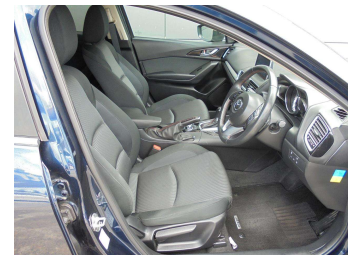

2015 Mazda Axela 20-S Touring

Purchase Price **$18,990**
Includes GST, Registration & Licensing

Finance may be available on this vehicle. Ask one of our friendly staff for more information.

Gain peace of mind with Mechanical Breakdown Insurance. **Ask us how.**

Top features

- » 18 inch alloys
- » 5 Door
- » 6 Speed Auto
- » ABS Braking w/ EBD
- » AFS
- » Auto on Highbeam
- » Automatic lights
- » Automatic wipers
- » AUX/USB
- » Blind Spot Warning
- » Body Kit
- » BOSE Surround
- » Cd player
- » Child seat anchor poin...
- » Cruise Control
- » Digital Display
- » Dual zone climate air...
- » Electric Mirrors (Retr...

Body Style
5 door, Hatchback

Odometer
72,127 km

Engine
2000 cc

Fuel Type
Petrol

Transmission
Automatic , Front Wheel

Wheels
18", Factory Alloys

VIN
7AT0C13JX24201600

Interior
Black, Cloth

Based on 2023 UCSR rating for 13-19 models

Reg No.
-

Ext Colour
Deep Crystal Blue Mica

History
Ex-Overseas

Seats
5 seats, Cloth

CO2 Emissions
★★★★☆
143 grams/km

Energy Economy
★★★★☆☆
Annual fuel cost of $2,430
6.2L per 100km

Cost per year is an estimate based on petrol price of $2.80 per litre and an average distance of 14000 km. Emissions and Energy Economy figures standardised to 3P WLTP.

Stock ID: 10634

Metro Motors | Phone 07 957 9700 | Email office@metromotors.co.nz
400 Te Rapa Rd, Te Rapa, Hamilton, New Zealand
www.metromotors.co.nz