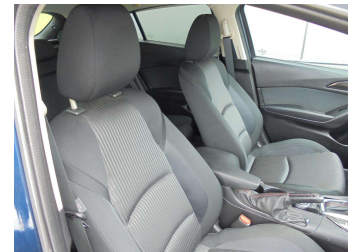

2015 Mazda Axela 20-S Touring

Purchase Price **$18,990**
Includes GST, Registration & Licensing

Finance may be available on this vehicle. Ask one of our friendly staff for more information.

Gain peace of mind with Mechanical Breakdown Insurance. **Ask us how.**

Top features

- » 18 inch alloys
- » 5 Door
- » 6 Speed Auto
- » ABS Braking w/ EBD
- » AFS
- » Auto on Highbeam
- » Automatic lights
- » Automatic wipers
- » AUX/USB
- » Blind Spot Warning
- » Body Kit
- » BOSE Surround
- » Cd player
- » Child seat anchor poin...
- » Cruise Control
- » Digital Display
- » Dual zone climate air...
- » Electric Mirrors (Retr...

Body Style
5 door, Hatchback

Odometer
72,127 km

Engine
2000 cc

Fuel Type
Petrol

Transmission
Automatic , Front Wheel

Wheels
18", Factory Alloys

VIN
7AT0C13JX24201600

Interior
Black, Cloth

Based on 2023 UCSR rating for 13-19 models

Reg No.
-

Ext Colour
Deep Crystal Blue Mica

History
Ex-Overseas

Seats
5 seats, Cloth

CO2 Emissions
★★★★☆
143 grams/km

Energy Economy
★★★★☆☆
Annual fuel cost of $2,430
6.2L per 100km

Cost per year is an estimate based on petrol price of $2.80 per litre and an average distance of 14000 km. Emissions and Energy Economy figures standardised to 3P WLTP.

Stock ID: 10634

Metro Motors | Phone 07 957 9700 | Email office@metromotors.co.nz
400 Te Rapa Rd, Te Rapa, Hamilton, New Zealand
www.metromotors.co.nz