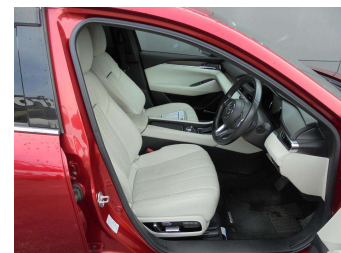

2018 Mazda Atenza 25-S L Package

Purchase Price **$22,990**
Includes GST, Registration & Licensing

Finance may be available on this vehicle. Ask one of our friendly staff for more information.

Gain peace of mind with Mechanical Breakdown Insurance. **Ask us how.**

Top features

- » 19 inch alloys
- » 5 Door
- » 6 Speed Auto
- » ABS Braking w/ EBD
- » Auto on Highbeam
- » Automatic lights
- » Automatic wipers
- » AUX/USB
- » Blind Spot Warning
- » Cd player
- » Child seat anchor poin...
- » Cruise Control
- » Digital Display
- » Dual zone climate air...
- » Electric Drivers Seat
- » Electric Mirrors (Retr...
- » Electric windows
- » Face Lift Model

Body Style
5 door, Station Wagon

Odometer
96,806 km

Engine
2500 cc

Fuel Type
Petrol

Transmission
Automatic , Front Wheel

Wheels
19", Factory Alloys

VIN
7AT0C139X23400185

Interior
White, Leather

Safety

Based on 2023 UCSR rating for 12-21 models

Reg No.
QJT226

Ext Colour
Soul Red Crystal Metallic

History
Ex-Overseas

Seats
5 seats, Leather

CO2 Emissions
★★★★☆
163 grams/km

Energy Economy
★★★☆☆

Annual fuel cost of $2,740
7L per 100km

Cost per year is an estimate based on petrol price of $2.80 per litre and an average distance of 14000 km. Emissions and Energy Economy figures standardised to 3P WLTP.

Stock ID: 10596

Metro Motors | Phone 07 957 9700 | Email office@metromotors.co.nz
400 Te Rapa Rd, Te Rapa, Hamilton, New Zealand
www.metromotors.co.nz

★★★★★
4.85 | 491 reviews