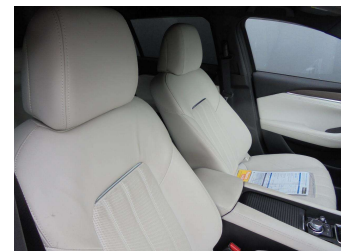

2018 Mazda Atenza 25-S L Package

Purchase Price **$22,990**
Includes GST, Registration & Licensing

Finance may be available on this vehicle. Ask one of our friendly staff for more information.

Gain peace of mind with Mechanical Breakdown Insurance. **Ask us how.**

Top features

- » 19 inch alloys
- » 5 Door
- » 6 Speed Auto
- » ABS Braking w/ EBD
- » Auto on Highbeam
- » Automatic lights
- » Automatic wipers
- » AUX/USB
- » Blind Spot Warning
- » Cd player
- » Child seat anchor poin...
- » Cruise Control
- » Digital Display
- » Dual zone climate air...
- » Electric Drivers Seat
- » Electric Mirrors (Retr...
- » Electric windows
- » Face Lift Model

Body Style
5 door, Station Wagon

Odometer
96,806 km

Engine
2500 cc

Fuel Type
Petrol

Transmission
Automatic , Front Wheel

Wheels
19", Factory Alloys

VIN
7AT0C139X23400185

Interior
White, Leather

Safety

Based on 2023 UCSR rating for 12-21 models

Reg No.
QJT226

Ext Colour
Soul Red Crystal Metallic

History
Ex-Overseas

Seats
5 seats, Leather

CO2 Emissions
★★★★☆
163 grams/km

Energy Economy
★★★☆☆

Annual fuel cost of $2,740
7L per 100km

Cost per year is an estimate based on petrol price of $2.80 per litre and an average distance of 14000 km. Emissions and Energy Economy figures standardised to 3P WLTP.

Stock ID: 10596

Metro Motors | Phone 07 957 9700 | Email office@metromotors.co.nz
400 Te Rapa Rd, Te Rapa, Hamilton, New Zealand
www.metromotors.co.nz

★★★★★
4.85 | 491 reviews