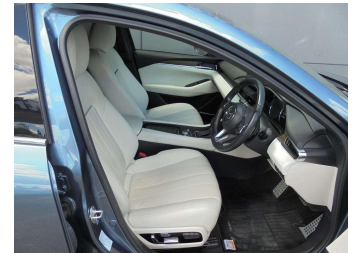

2019 Mazda Atenza 25-S L Package

Purchase Price

$27,990

Includes GST, Registration & Licensing

Finance may be available on this vehicle. Ask one of our friendly staff for more information.

Gain peace of mind with Mechanical Breakdown Insurance. **Ask us how.**

Top features

- » 19 inch alloys
- » 5 Door
- » 6 Speed Auto
- » ABS Braking w/ EBD
- » Air Conditioning
- » Auto on Highbeam
- » Automatic lights
- » Automatic wipers
- » AUX/USB
- » Blind Spot Warning
- » Bluetooth
- » BOSE Surround
- » Cd player
- » Child seat anchor poin...
- » Cruise Control
- » Digital Display
- » Dual zone climate air...
- » Electric Drivers Seat

Body Style

5 door, Station Wagon

Odometer

46,684 km

Engine

2500 cc

Fuel Type

Petrol

Transmission

Automatic , Front Wheel

Wheels

19", Factory Alloys

VIN

7AT0C139X24400483

Interior

White, Leather

Safety

Based on 2023 UCSR rating for 12-21 models

Reg No.

QLZ478

Ext Colour

Blue Reflex Metallic

History

Ex-Overseas, 1 owner

Seats

5 seats, Leather

CO2 Emissions

★★★★☆

163 grams/km

Energy Economy

★★★☆☆

Annual fuel cost of $2,740

7L per 100km

Cost per year is an estimate based on petrol price of $2.80 per litre and an average distance of 14000 km. Emissions and Energy Economy figures standardised to 3P WLTP.

Stock ID: 10652

Metro Motors | Phone 07 957 9700 | Email office@metromotors.co.nz
400 Te Rapa Rd, Te Rapa, Hamilton, New Zealand
www.metromotors.co.nz

★★★★★
4.85 | 483 reviews