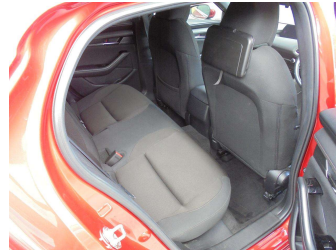

2020 Mazda 3 15-S Touring

Purchase Price **$26,990**
Includes GST, Registration & Licensing

Finance may be available on this vehicle. Ask one of our friendly staff for more information.

Gain peace of mind with Mechanical Breakdown Insurance. **Ask us how.**

Top features

- » 18 inch alloys
- » 5 Door
- » 6 Speed Auto
- » ABS Braking w/ EBD
- » Android auto
- » Apple car play
- » Auto on Highbeam
- » Automatic lights
- » Automatic wipers
- » AUX/USB
- » Blind Spot Warning
- » Body Kit (Factory)
- » Cd player
- » Child seat anchor poin...
- » Cruise Control
- » Digital Display
- » Drivers Knee Airbag
- » Dual zone climate air...

Body Style
5 door, Hatchback

Odometer
77,877 km

Engine
1500 cc

Fuel Type
Petrol

Transmission
Automatic , Front Wheel

Wheels
18", Factory Alloys

VIN
7AT0C13GX24108956

Interior
Black, Cloth

Safety

Based on 2023 VSRR rating

Reg No.
-

Ext Colour
Soul Red Crystal Metallic

History
Ex-Overseas, 1 owner

Seats
5 seats, Cloth

CO2 Emissions
★★★★☆
140 grams/km

Energy Economy
★★★★☆☆
Annual fuel cost of $2,350
6L per 100km

Cost per year is an estimate based on petrol price of $2.80 per litre and an average distance of 14000 km. Emissions and Energy Economy figures standardised to 3P WLTP.

Stock ID: 10646

Metro Motors | Phone 07 957 9700 | Email office@metromotors.co.nz
400 Te Rapa Rd, Te Rapa, Hamilton, New Zealand
www.metromotors.co.nz