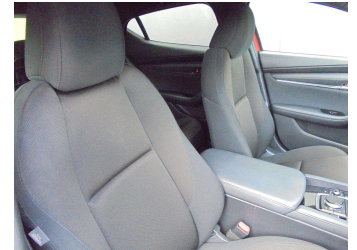

2020 Mazda 3 15-S Touring

Purchase Price **$26,990**
Includes GST, Registration & Licensing

Finance may be available on this vehicle. Ask one of our friendly staff for more information.

Gain peace of mind with Mechanical Breakdown Insurance. **Ask us how.**

Top features

- » 18 inch alloys
- » 5 Door
- » 6 Speed Auto
- » ABS Braking w/ EBD
- » Android auto
- » Apple car play
- » Auto on Highbeam
- » Automatic lights
- » Automatic wipers
- » AUX/USB
- » Blind Spot Warning
- » Body Kit (Factory)
- » Cd player
- » Child seat anchor poin...
- » Cruise Control
- » Digital Display
- » Drivers Knee Airbag
- » Dual zone climate air...

Body Style
5 door, Hatchback

Odometer
77,877 km

Engine
1500 cc

Fuel Type
Petrol

Transmission
Automatic , Front Wheel

Wheels
18", Factory Alloys

VIN
7AT0C13GX24108956

Interior
Black, Cloth

Safety

Based on 2023 VSRR rating

Reg No.
-

Ext Colour
Soul Red Crystal Metallic

History
Ex-Overseas, 1 owner

Seats
5 seats, Cloth

CO2 Emissions
★★★★☆
140 grams/km

Energy Economy
★★★★☆☆
Annual fuel cost of $2,350
6L per 100km

Cost per year is an estimate based on petrol price of $2.80 per litre and an average distance of 14000 km. Emissions and Energy Economy figures standardised to 3P WLTP.

Stock ID: 10646

Metro Motors | Phone 07 957 9700 | Email office@metromotors.co.nz
400 Te Rapa Rd, Te Rapa, Hamilton, New Zealand
www.metromotors.co.nz