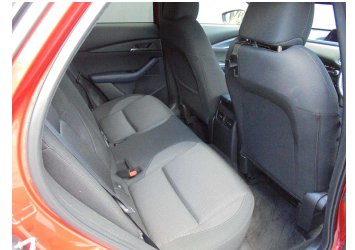

2020 Mazda CX-30 20-S Pro Active

Purchase Price **$29,990**

Includes GST, Registration & Licensing Note: A Clean Car fee or rebate may apply to this vehicle

Finance may be available on this vehicle. Ask one of our friendly staff for more information.

Gain peace of mind with Mechanical Breakdown Insurance. Ask us how.

Top features

- » 18 inch alloys
- » 5 Door
- » 6 Speed Auto
- » ABS Braking w/ EBD
- » Android auto
- » Apple car play
- » Auto on Highbeam
- » Automatic lights
- » Automatic wipers
- » AUX/USB
- » Blind Spot Warning
- » BOSE Surround
- » Child seat anchor poin...
- » Cruise Control
- » Daytime running lights
- » Digital Display
- » Drivers Knee Airbag
- » Dual zone climate air...

Body Style
5 door, SUV

Odometer
51,409 km

Engine
2000 cc

Fuel Type
Petrol

Transmission
Automatic , Front Wheel

Wheels
18", Factory Alloys

VIN
7AT0C14DX24110174

Interior
Black, Cloth

Safety

Reg No.
-

Ext Colour
Soul Red Crystal Metallic

History
Ex-Overseas, 1 owner

Seats
5 seats, Cloth

CO2 Emissions
★★★★☆
151 grams/km

Energy Economy
★★★★☆☆
Annual fuel cost of $2,550
6.5L per 100km

Cost per year is an estimate based on petrol price of $2.80 per litre and an average distance of 14000 km. Emissions and Energy Economy figures standardised to 3P WLTP.

Based on 2023 VSRR rating

Stock ID: 10622

Metro Motors | Phone 07 957 9700 | Email office@metromotors.co.nz
400 Te Rapa Rd, Te Rapa, Hamilton, New Zealand
www.metromotors.co.nz