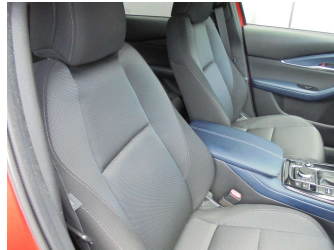

2020 Mazda CX-30 20-S Pro Active

Purchase Price **$29,990**

Includes GST, Registration & Licensing Note: A Clean Car fee or rebate may apply to this vehicle

Finance may be available on this vehicle. Ask one of our friendly staff for more information.

Gain peace of mind with Mechanical Breakdown Insurance. Ask us how.

Top features

- » 18 inch alloys
- » 5 Door
- » 6 Speed Auto
- » ABS Braking w/ EBD
- » Android auto
- » Apple car play
- » Auto on Highbeam
- » Automatic lights
- » Automatic wipers
- » AUX/USB
- » Blind Spot Warning
- » BOSE Surround
- » Child seat anchor poin...
- » Cruise Control
- » Daytime running lights
- » Digital Display
- » Drivers Knee Airbag
- » Dual zone climate air...

Body Style
5 door, SUV

Odometer
51,409 km

Engine
2000 cc

Fuel Type
Petrol

Transmission
Automatic , Front Wheel

Wheels
18", Factory Alloys

VIN
7AT0C14DX24110174

Interior
Black, Cloth

Safety

Reg No.
-

Ext Colour
Soul Red Crystal Metallic

History
Ex-Overseas, 1 owner

Seats
5 seats, Cloth

CO2 Emissions
★★★★☆
151 grams/km

Energy Economy
★★★★☆☆
Annual fuel cost of $2,550
6.5L per 100km

Cost per year is an estimate based on petrol price of $2.80 per litre and an average distance of 14000 km. Emissions and Energy Economy figures standardised to 3P WLTP.

Based on 2023 VSRR rating

Stock ID: 10622

Metro Motors | Phone 07 957 9700 | Email office@metromotors.co.nz
400 Te Rapa Rd, Te Rapa, Hamilton, New Zealand
www.metromotors.co.nz