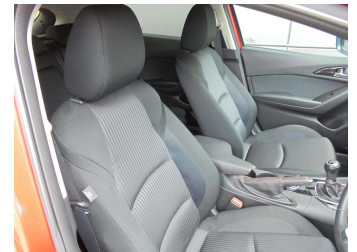

2014 Mazda Axela 15-S

Purchase Price **$14,990**
Includes GST, Registration & Licensing

Finance may be available on this vehicle. Ask one of our friendly staff for more information.

Gain peace of mind with Mechanical Breakdown Insurance. **Ask us how.**

Top features

- » 18 inch alloys
- » 5 Door
- » 7 speed auto
- » ABS Braking w/ EBD
- » Automatic lights
- » Automatic wipers
- » AUX/USB
- » Bluetooth
- » Cd player
- » Child seat anchor poin...
- » Dual zone climate air...
- » Electric Mirrors (Retr...
- » Electric windows
- » Front, side and curtai...
- » Immobiliser
- » Parking Sensors
- » Pre crash system
- » Push button start

Body Style
5 door, Hatchback

Odometer
91,579 km

Engine
1500 cc

Fuel Type
Petrol

Transmission
6 Speed Manual, Front Wheel

Wheels
18", Works alloys

VIN
7AT0C13JX24114314

Interior
Black, Cloth

Safety
-

Reg No.
-

Ext Colour
Soul Red Crystal Metallic

History
Ex-Overseas

Seats
5 seats, Cloth

CO2 Emissions
★★★★☆
142 grams/km

Energy Economy
★★★★☆☆
Annual fuel cost not available

Cost per year is an estimate based on petrol price of $2.80 per litre and an average distance of 14000 km. Emissions and Energy Economy figures standardised to 3P WLTP.

Stock ID: 10623

Metro Motors | Phone 07 957 9700 | Email office@metromotors.co.nz
400 Te Rapa Rd, Te Rapa, Hamilton, New Zealand
www.metromotors.co.nz

★★★★★
4.85 | 491 reviews