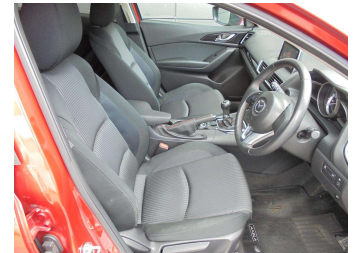

2014 Mazda Axela 15-S

Purchase Price **\$14,990**
Includes GST, Registration & Licensing

Finance may be available on this vehicle. Ask one of our friendly staff for more information.

Gain peace of mind with Mechanical Breakdown Insurance. **Ask us how.**

Top features

- » 18 inch alloys
- » 5 Door
- » 7 speed auto
- » ABS Braking w/ EBD
- » Automatic lights
- » Automatic wipers
- » AUX/USB
- » Bluetooth
- » Cd player
- » Child seat anchor poin...
- » Dual zone climate air...
- » Electric Mirrors (Retr...
- » Electric windows
- » Front, side and curtai...
- » Immobiliser
- » Parking Sensors
- » Pre crash system
- » Push button start

Body Style
5 door, Hatchback

Odometer
91,579 km

Engine
1500 cc

Fuel Type
Petrol

Transmission
6 Speed Manual, Front Wheel

Wheels
18", Works alloys

VIN
7AT0C13JX24114314

Interior
Black, Cloth

Safety
-

Reg No.
-

Ext Colour
Soul Red Crystal Metallic

History
Ex-Overseas

Seats
5 seats, Cloth

CO2 Emissions
★★★★☆
142 grams/km

Energy Economy
★★★★☆☆
Annual fuel cost not available

Cost per year is an estimate based on petrol price of \$2.80 per litre and an average distance of 14000 km. Emissions and Energy Economy figures standardised to 3P WLTP.