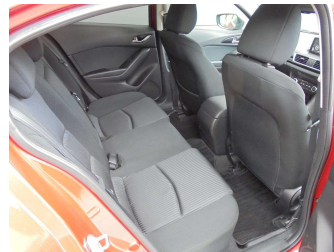

2014 Mazda Axela 15-S

Purchase Price **$14,990**
Includes GST, Registration & Licensing

Finance may be available on this vehicle. Ask one of our friendly staff for more information.

Gain peace of mind with Mechanical Breakdown Insurance. **Ask us how.**

Top features

- » 18 inch alloys
- » 5 Door
- » 7 speed auto
- » ABS Braking w/ EBD
- » Automatic lights
- » Automatic wipers
- » AUX/USB
- » Bluetooth
- » Cd player
- » Child seat anchor poin...
- » Dual zone climate air...
- » Electric Mirrors (Retr...
- » Electric windows
- » Front, side and curtai...
- » Immobiliser
- » Parking Sensors
- » Pre crash system
- » Push button start

Body Style
5 door, Hatchback

Odometer
91,579 km

Engine
1500 cc

Fuel Type
Petrol

Transmission
6 Speed Manual, Front Wheel

Wheels
18", Works alloys

VIN
7AT0C13JX24114314

Interior
Black, Cloth

Safety
-

Reg No.
-

Ext Colour
Soul Red Crystal Metallic

History
Ex-Overseas

Seats
5 seats, Cloth

CO2 Emissions
★★★★☆
142 grams/km

Energy Economy
★★★★☆☆
Annual fuel cost not available

Cost per year is an estimate based on petrol price of $2.80 per litre and an average distance of 14000 km. Emissions and Energy Economy figures standardised to 3P WLTP.

Stock ID: 10623

Metro Motors | Phone 07 957 9700 | Email office@metromotors.co.nz
400 Te Rapa Rd, Te Rapa, Hamilton, New Zealand
www.metromotors.co.nz

★★★★★
4.85 | 491 reviews