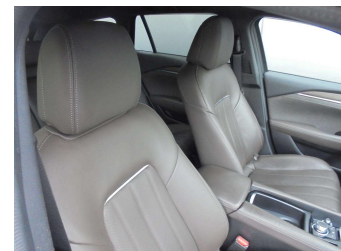

2018 Mazda Atenza 25-S L Package

Purchase Price **$23,990**
Includes GST, Registration & Licensing

Finance may be available on this vehicle. Ask one of our friendly staff for more information.

Gain peace of mind with Mechanical Breakdown Insurance. **Ask us how.**

Top features

- » 19 inch alloys
- » 5 Door
- » 6 speed CVT auto
- » ABS Braking w/ EBD
- » Auto on Highbeam
- » Automatic lights
- » Automatic wipers
- » AUX/USB
- » Blind Spot Warning
- » Bluetooth
- » Cd player
- » Child seat anchor poin...
- » Cruise Control
- » Digital Display
- » Dual zone climate air...
- » Electric Drivers Seat
- » Electric Mirrors (Retr...
- » Electric windows

Body Style
5 door, Station Wagon

Odometer
106,800 km

Engine
2500 cc

Fuel Type
Petrol

Transmission
Automatic , Front Wheel

Wheels
19", Factory Alloys

VIN
7AT0C139X24400454

Interior
Dark Brown, Leather

Safety
-

Reg No.
QKS227

Ext Colour
Machine Grey

History
Ex-Overseas

Seats
5 seats, Leather

CO2 Emissions
★★★★☆
163 grams/km

Energy Economy
★★★★☆☆
Annual fuel cost not available

Cost per year is an estimate based on petrol price of $2.80 per litre and an average distance of 14000 km. Emissions and Energy Economy figures standardised to 3P WLTP.

Stock ID: 10620

Metro Motors | Phone 07 957 9700 | Email office@metromotors.co.nz
400 Te Rapa Rd, Te Rapa, Hamilton, New Zealand
www.metromotors.co.nz

★★★★★
4.85 | 491 reviews