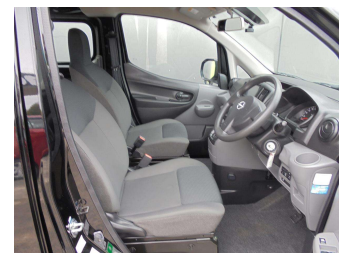

2022 Nissan NV200 Vanette

Purchase Price **\$26,990**
Includes GST, Registration & Licensing

Finance may be available on this vehicle. Ask one of our friendly staff for more information.

Gain peace of mind with Mechanical Breakdown Insurance. **Ask us how.**

Top features

- » 5 Door
- » ABS Braking
- » Automatic lights
- » Bluetooth
- » Dual airbags
- » Electric Mirrors
- » Electric windows
- » Rear Wiper
- » Remote Central Locking
- » Reversing camera
- » Reversing Camera
- » Traction control

Body Style
5 door, Van

Odometer
20,608 km

Engine
1600 cc

Fuel Type
Petrol

Transmission
Automatic , Front Wheel

Wheels
15", Steel Wheels

VIN
-

Interior
Black, Cloth

Safety
-

Reg No.
-

Ext Colour
Cosmic Black Metallic

History
Ex-Overseas, 1 owner

Seats
2 seats, Cloth

CO2 Emissions
-

Energy Economy
-

Stock ID: 10711