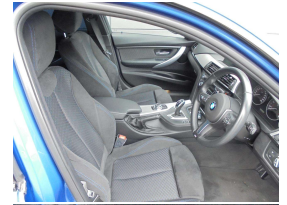

2013 BMW 320D M-Sport