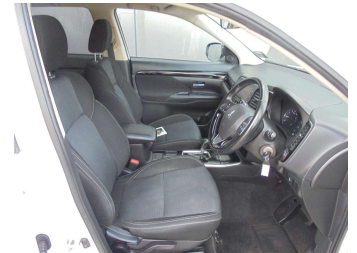

2019 Mitsubishi Outlander LS 7 SEATER

Purchase Price **$15,990**
Includes GST, Registration & Licensing

Finance may be available on this vehicle. Ask one of our friendly staff for more information.

Gain peace of mind with Mechanical Breakdown Insurance. **Ask us how.**

1. **Top features**
2. » 18 inch alloys
   - » 5 Door
   - » 6 speed CVT auto
   - » ABS Braking w/ EBD
   - » Auto on Highbeam
   - » Automatic lights
   - » Automatic wipers
   - » AUX/USB
   - » Blind Spot Warning
   - » Bluetooth
   - » Child seat anchor poin...
   - » Climate Control
   - » Cruise control
   - » Cruise Control
   - » Daytime running lights
   - » Digital Display
   - » Electric Mirrors
   - » Electric windows

Body Style
5 door, SUV

Odometer
209,759 km

Engine
2400 cc

Fuel Type
Petrol

Transmission
Automatic , Front Wheel

Wheels
18", Factory Alloys

VIN
JMFXTGF8WKZ002013

Interior
Black, Cloth

Safety

Based on 2023 UCSR rating for 12-21 models

Reg No.
MAB115

Ext Colour
Cardrona White

History
NZ New, 1 owner

Seats
7 seats, Cloth

CO2 Emissions
★★★★☆
186 grams/km

Energy Economy
★★☆☆☆☆
Annual fuel cost of $3,140
8L per 100km

Cost per year is an estimate based on petrol price of $2.80 per litre and an average distance of 14000 km. Emissions and Energy Economy figures standardised to 3P WLTP.

Stock ID: 10748

Metro Motors | Phone 07 957 9700 | Email office@metromotors.co.nz
400 Te Rapa Rd, Te Rapa, Hamilton, New Zealand
www.metromotors.co.nz