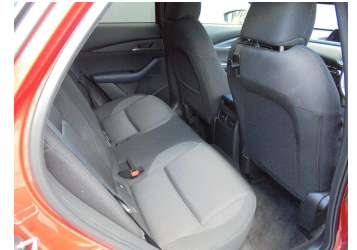

2020 Mazda CX-30 20-S Pro Active

Purchase Price **$29,990**
Includes GST, Registration & Licensing

Finance may be available on this vehicle. Ask one of our friendly staff for more information.

Gain peace of mind with Mechanical Breakdown Insurance. **Ask us how.**

Top features

- » 18 inch alloys
- » 5 Door
- » 6 Speed Auto
- » ABS Braking w/ EBD
- » Android auto
- » Apple car play
- » Auto on Highbeam
- » Automatic lights
- » Automatic wipers
- » AUX/USB
- » Blind Spot Warning
- » BOSE Surround
- » Child seat anchor poin...
- » Cruise Control
- » Daytime running lights
- » Digital Display
- » Drivers Knee Airbag
- » Dual zone climate air...

Body Style
5 door, SUV

Odometer
51,515 km

Engine
2000 cc

Fuel Type
Petrol

Transmission
Automatic , Front Wheel

Wheels
18", Factory Alloys

VIN
7AT0C14DX24110174

Interior
Black, Cloth

Safety

Based on 2023 VSRR rating

Reg No.
-

Ext Colour
Soul Red Crystal Metallic

History
Ex-Overseas, 1 owner

Seats
5 seats, Cloth

CO2 Emissions
★★★★☆
151 grams/km

Energy Economy
★★★★☆☆
Annual fuel cost of $2,550
6.5L per 100km

Cost per year is an estimate based on petrol price of $2.80 per litre and an average distance of 14000 km. Emissions and Energy Economy figures standardised to 3P WLTP.

Stock ID: 10622

Metro Motors | Phone 07 957 9700 | Email office@metromotors.co.nz
400 Te Rapa Rd, Te Rapa, Hamilton, New Zealand
www.metromotors.co.nz

★★★★★
4.85 | 493 reviews