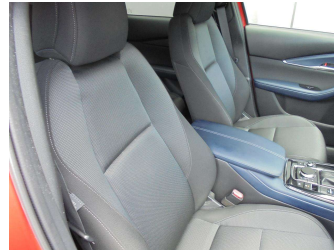

2020 Mazda CX-30 20-S Pro Active

Purchase Price **$29,990**
Includes GST, Registration & Licensing

Finance may be available on this vehicle. Ask one of our friendly staff for more information.

Gain peace of mind with Mechanical Breakdown Insurance. **Ask us how.**

Top features

- » 18 inch alloys
- » 5 Door
- » 6 Speed Auto
- » ABS Braking w/ EBD
- » Android auto
- » Apple car play
- » Auto on Highbeam
- » Automatic lights
- » Automatic wipers
- » AUX/USB
- » Blind Spot Warning
- » BOSE Surround
- » Child seat anchor poin...
- » Cruise Control
- » Daytime running lights
- » Digital Display
- » Drivers Knee Airbag
- » Dual zone climate air...

Body Style
5 door, SUV

Odometer
51,515 km

Engine
2000 cc

Fuel Type
Petrol

Transmission
Automatic , Front Wheel

Wheels
18", Factory Alloys

VIN
7AT0C14DX24110174

Interior
Black, Cloth

Safety

Based on 2023 VSRR rating

Reg No.
-

Ext Colour
Soul Red Crystal Metallic

History
Ex-Overseas, 1 owner

Seats
5 seats, Cloth

CO2 Emissions
★★★★☆
151 grams/km

Energy Economy
★★★★☆☆
Annual fuel cost of $2,550
6.5L per 100km

Cost per year is an estimate based on petrol price of $2.80 per litre and an average distance of 14000 km. Emissions and Energy Economy figures standardised to 3P WLTP.

Stock ID: 10622

Metro Motors | Phone 07 957 9700 | Email office@metromotors.co.nz
400 Te Rapa Rd, Te Rapa, Hamilton, New Zealand
www.metromotors.co.nz

★★★★★
4.85 | 493 reviews